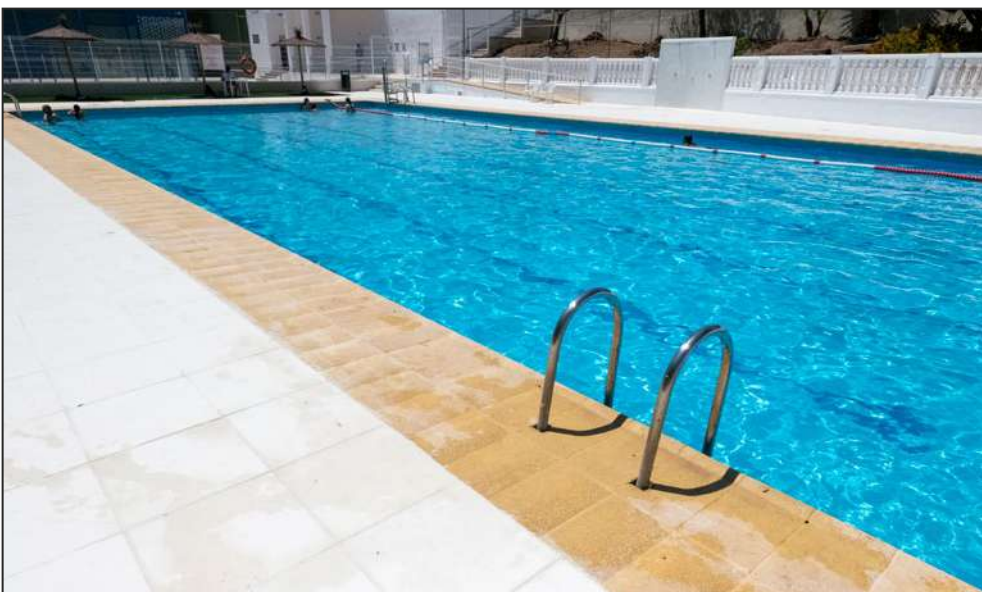

Baldosa LOJA blanca con PLAQUETA RANURADA crema y remate MORAIRA crema

COLORES REMATE MORAIRA
POOL COPING COLOURS
COULEURS MARGELLE PISCINE