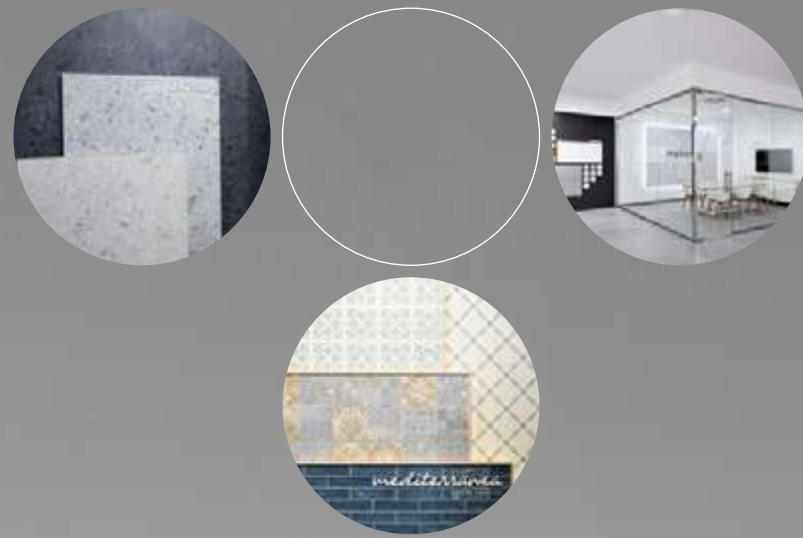

Every day closer to you, with a ceramic design within the reach of most. We continuously offer you quality ceramics, with a wide range of formats, a variety of finishes and a more valuable service. Our determination is to grow with you with more innovation, more initiatives, new projects, product development with the latest technologies, ... The passion and energy of those who want to create and provide you with more competitive ceramic products in quality and versatility.

- working for you -

Cada día más cerca de ti, con un diseño cerámico al alcance de la mayoría. Te ofrecemos de forma continuada una cerámica de calidad, con gran amplitud de formatos, variedad de acabados y un servicio con más valor. Nuestra determinación es crecer contigo con más innovación, más iniciativas, nuevos proyectos, desarrollo de productos con las últimas tecnologías, ... La pasión y la energía de quien quiere crear y hacerte llegar productos cerámicos más competitivos en calidad y versatilidad.