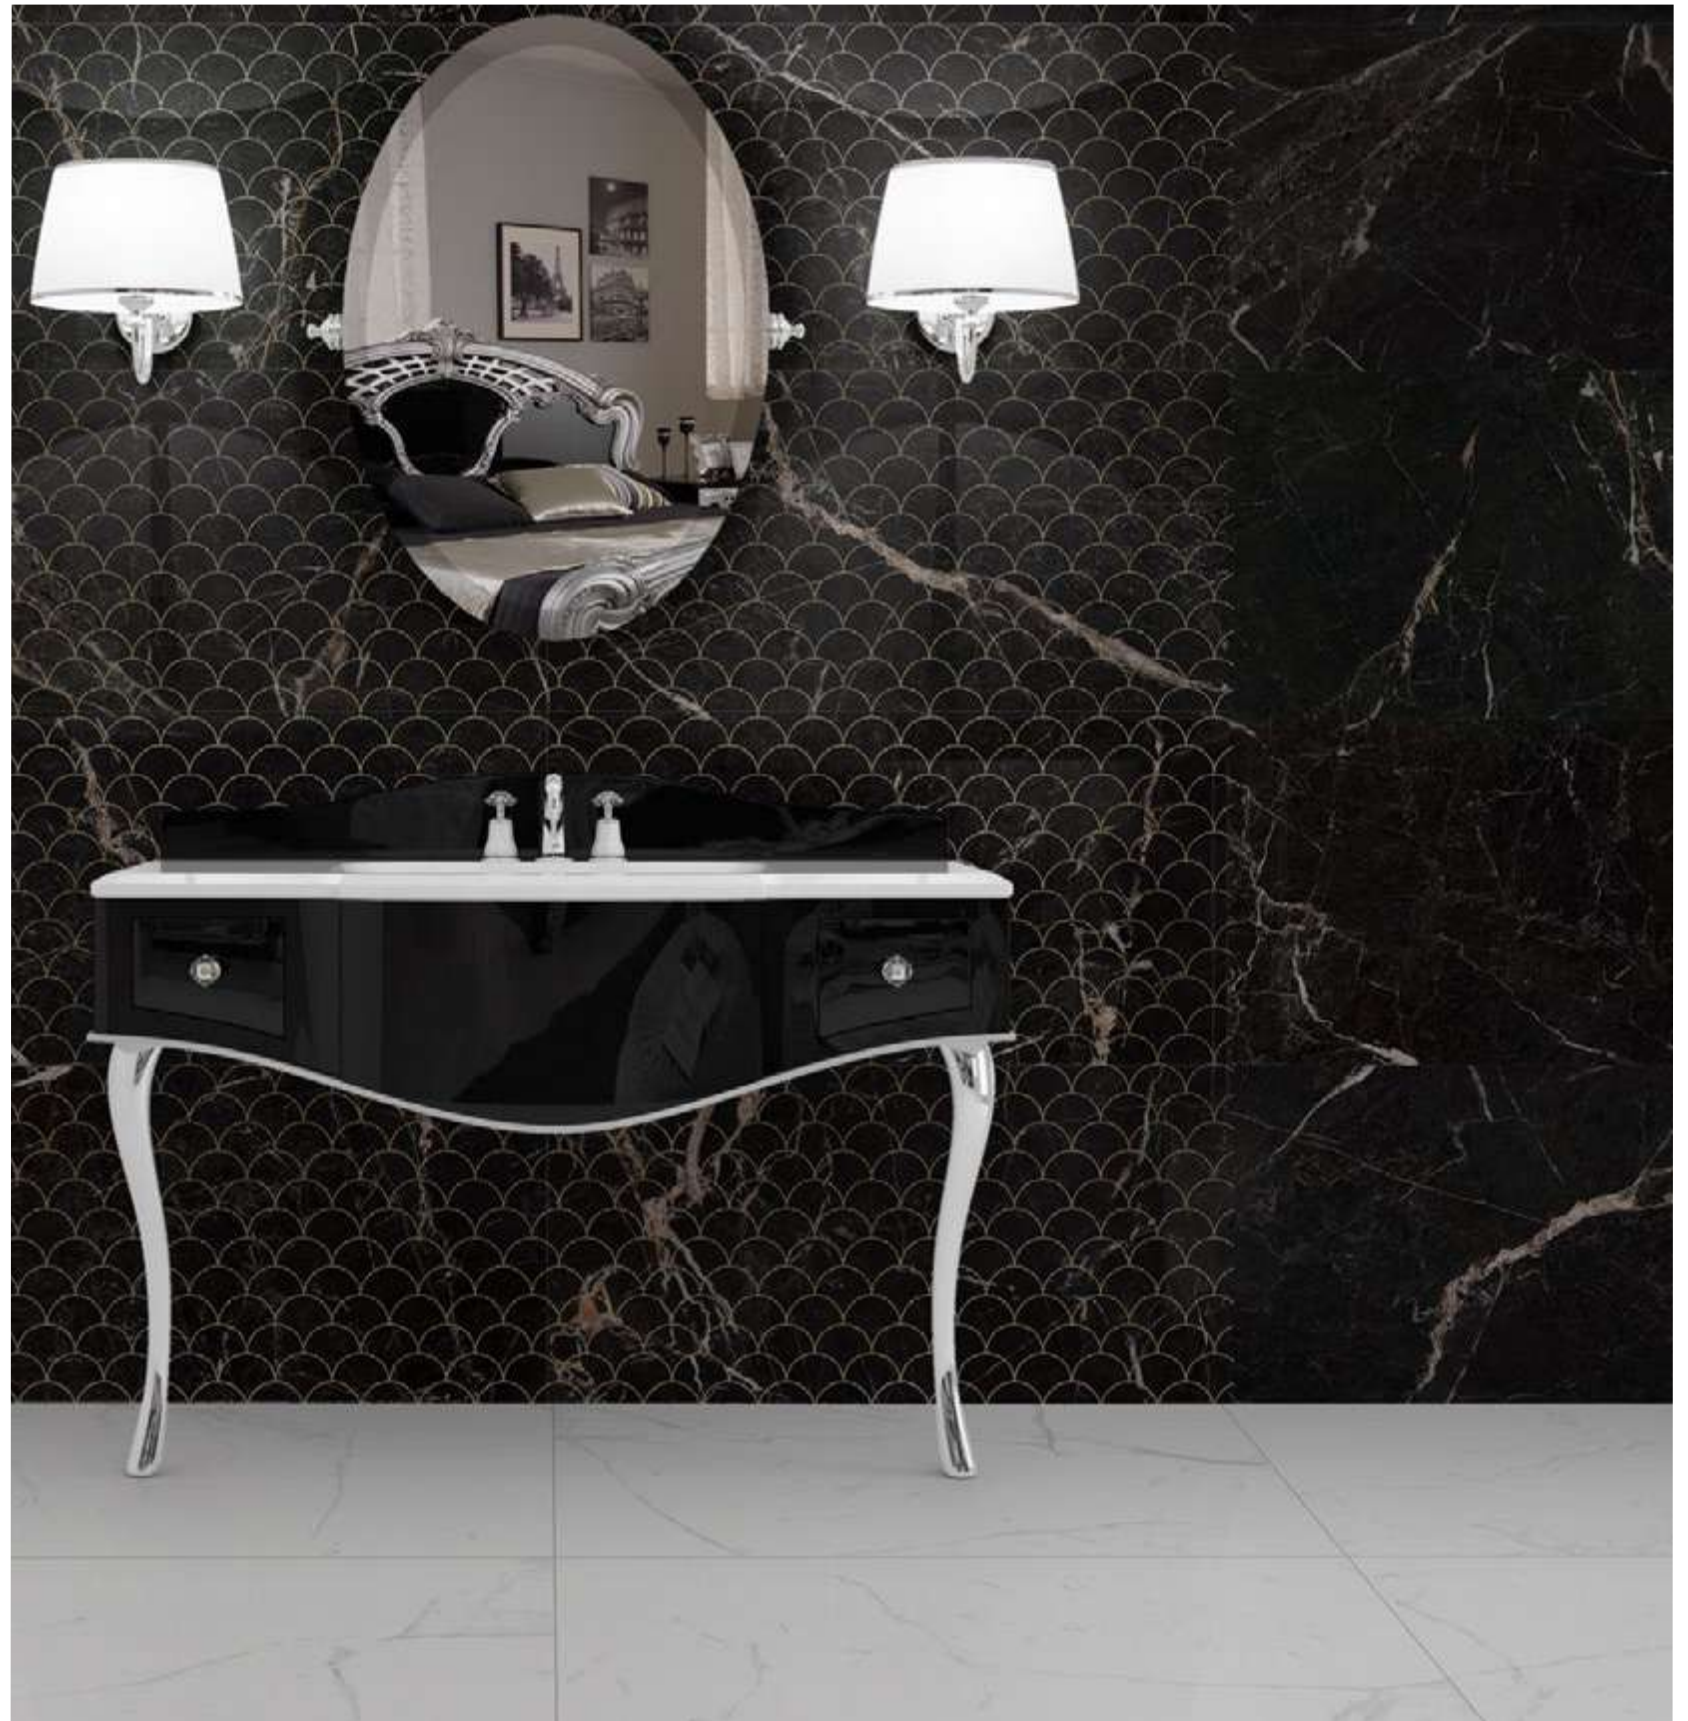

60x120 cm | 24"x48"

60x120 cm | 24"x48"

ONE

VENTA POR PIEZA INDIVIDUAL
SALE BY INDIVIDUAL PIECE

▽ REVESTIMIENTO | WALL TILES SAINT LAURENT DECOR GOLD 60x120 cm | 24"x48" ▽ REVESTIMIENTO | WALL TILES SAINT LAURENT POLISHED 60x120 cm | 24"x48"