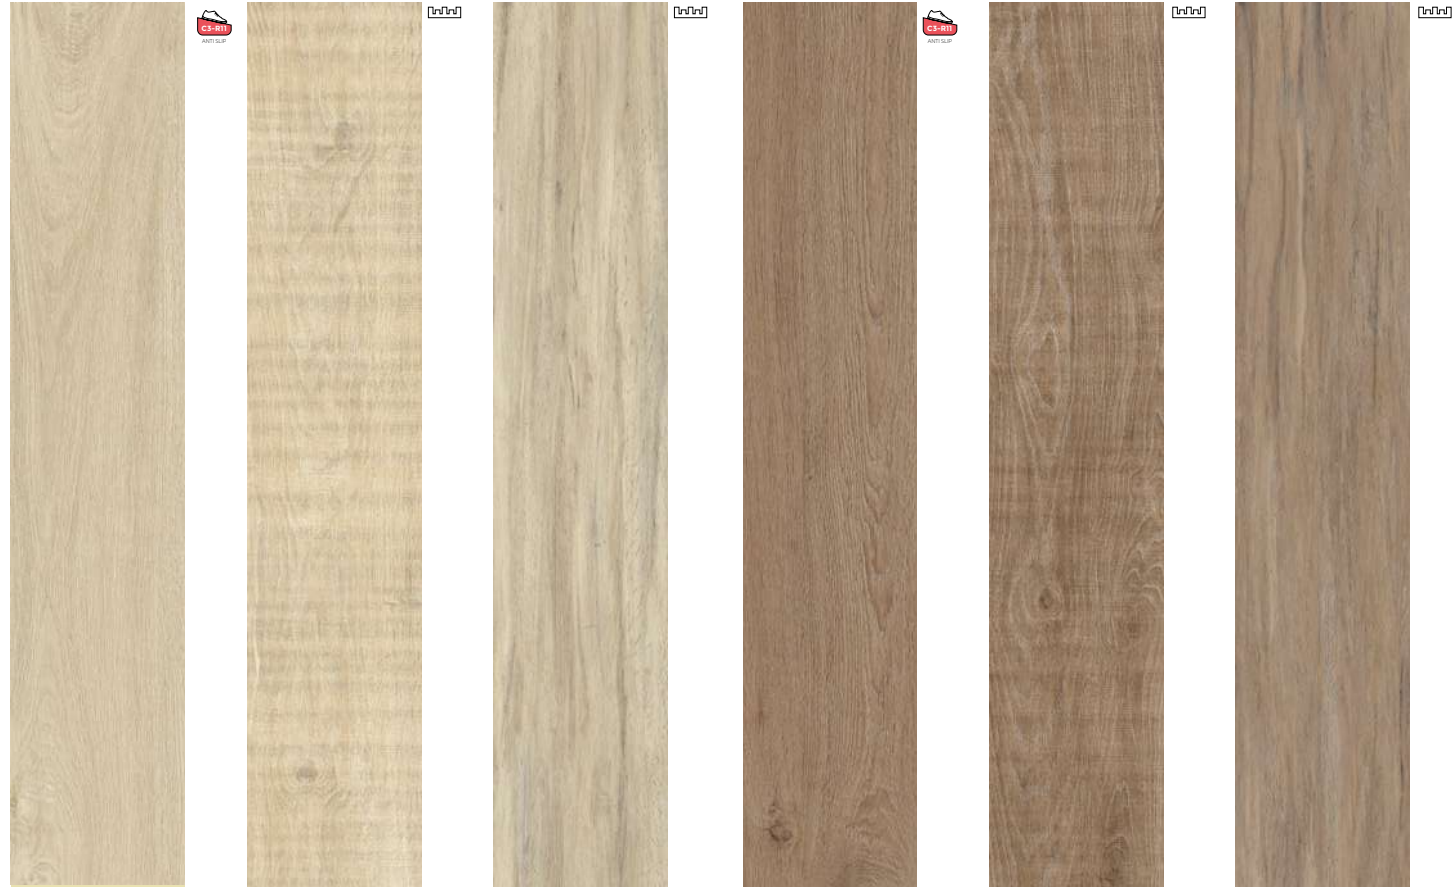

PORCELAIN - RECTIFIED - MATT - C1 C3

COUVET SOFT | HAYA COUVET MEDIO | HAYA COUVET STRONG | HAYA COUVET SOFT | ROBLE COUVET MEDIO | ROBLE COUVET STRONG | ROBLE

COUVET MEDIO | HAYA COUVET STRONG | HAYA

COUVET MEDIO | ROBLE COUVET STRONG | ROBLE